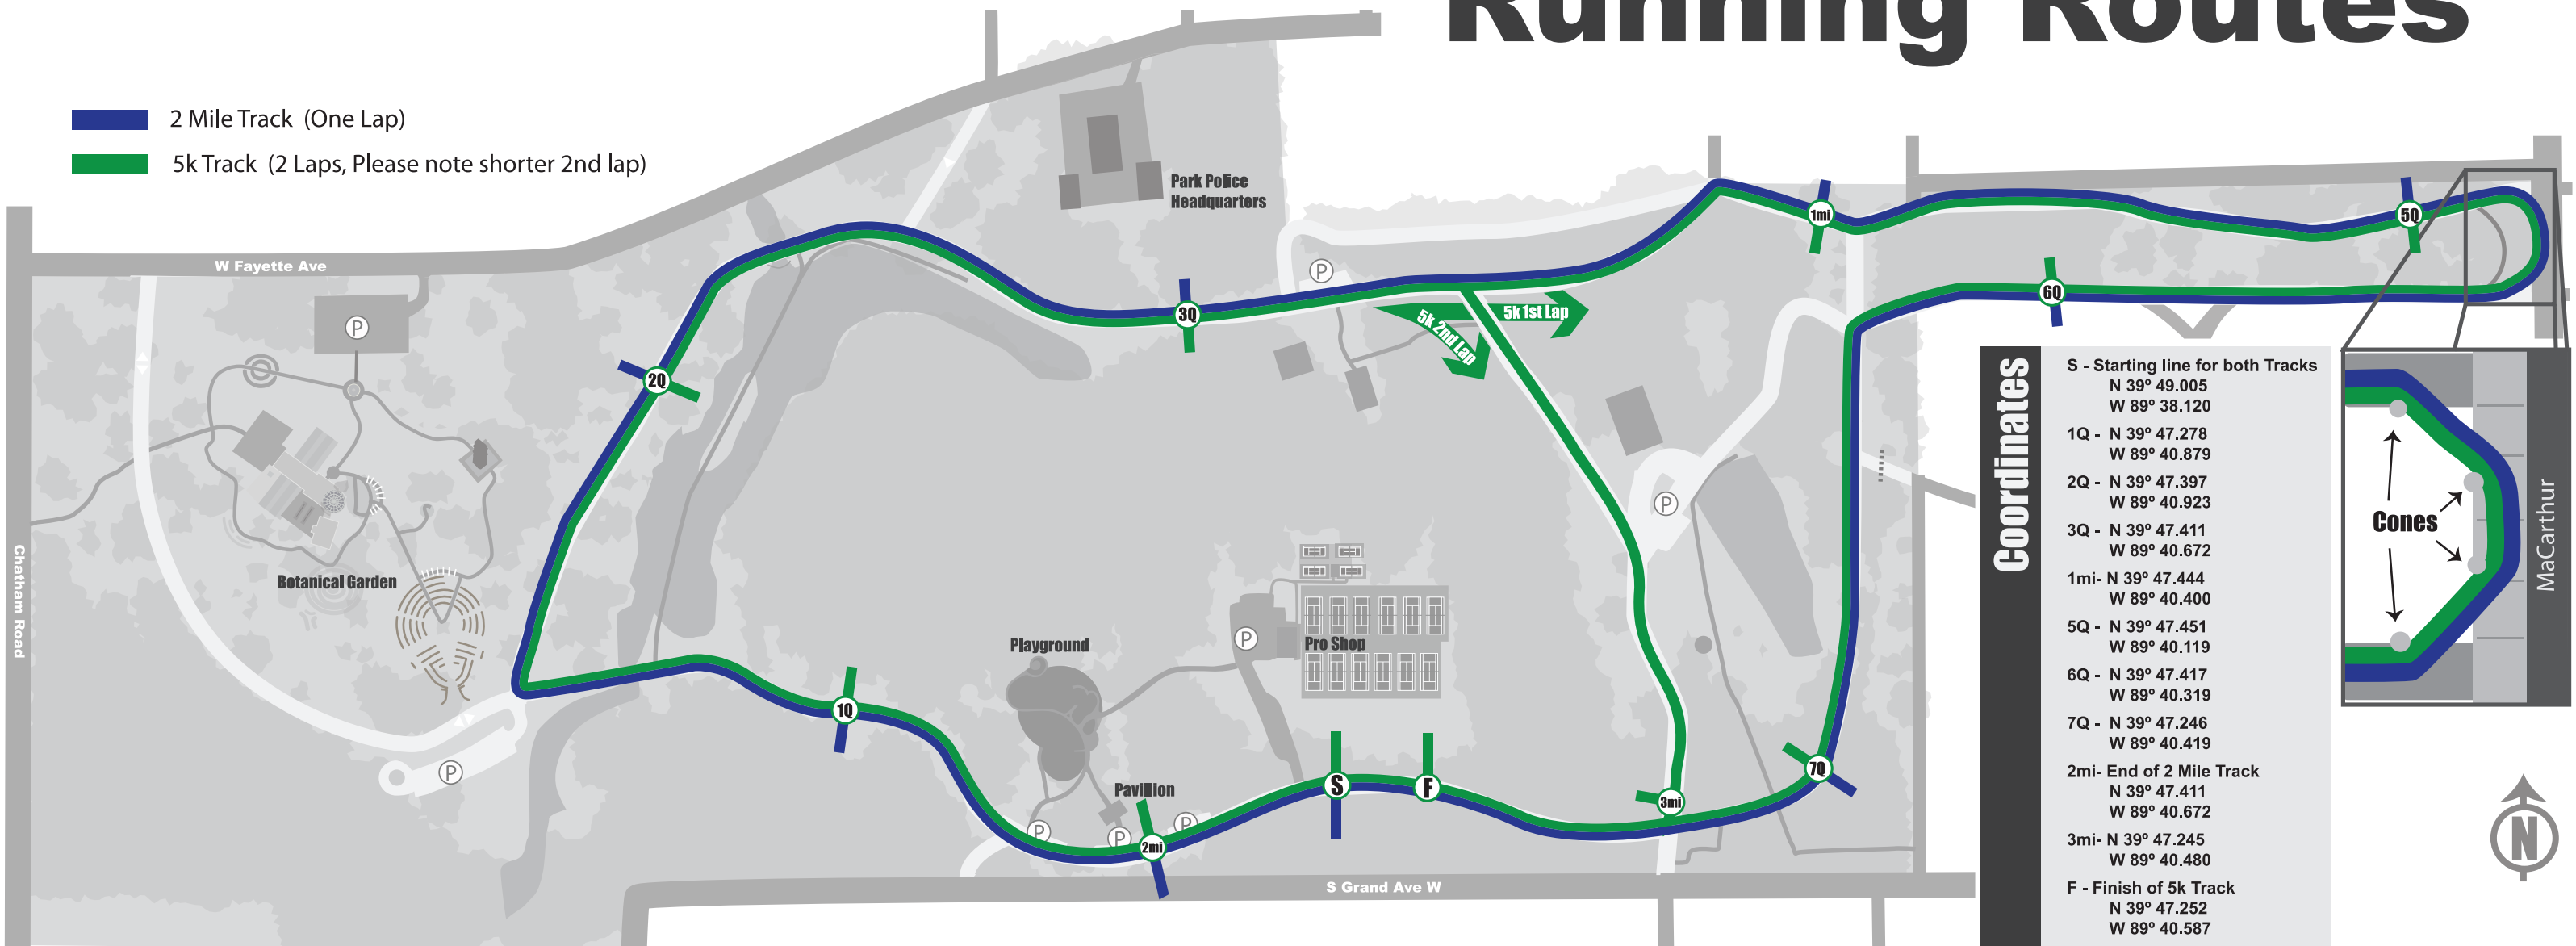

Washington Park

Springfield, IL

2 Mile and 5K Running Routes

Blue Line 2 Mile Track (One Lap)
Green Line 5k Track (2 Laps, Please note shorter 2nd lap)

Coordinates

S - Starting line for both Tracks	N 39° 49.005	W 89° 38.120
1Q -	N 39° 47.278	W 89° 40.879
2Q -	N 39° 47.397	W 89° 40.923
3Q -	N 39° 47.411	W 89° 40.672
1mi -	N 39° 47.444	W 89° 40.400
5Q -	N 39° 47.451	W 89° 40.119
6Q -	N 39° 47.417	W 89° 40.319
7Q -	N 39° 47.246	W 89° 40.419
2mi - End of 2 Mile Track	N 39° 47.411	W 89° 40.672
3mi -	N 39° 47.245	W 89° 40.480
F - Finish of 5k Track	N 39° 47.252	W 89° 40.587