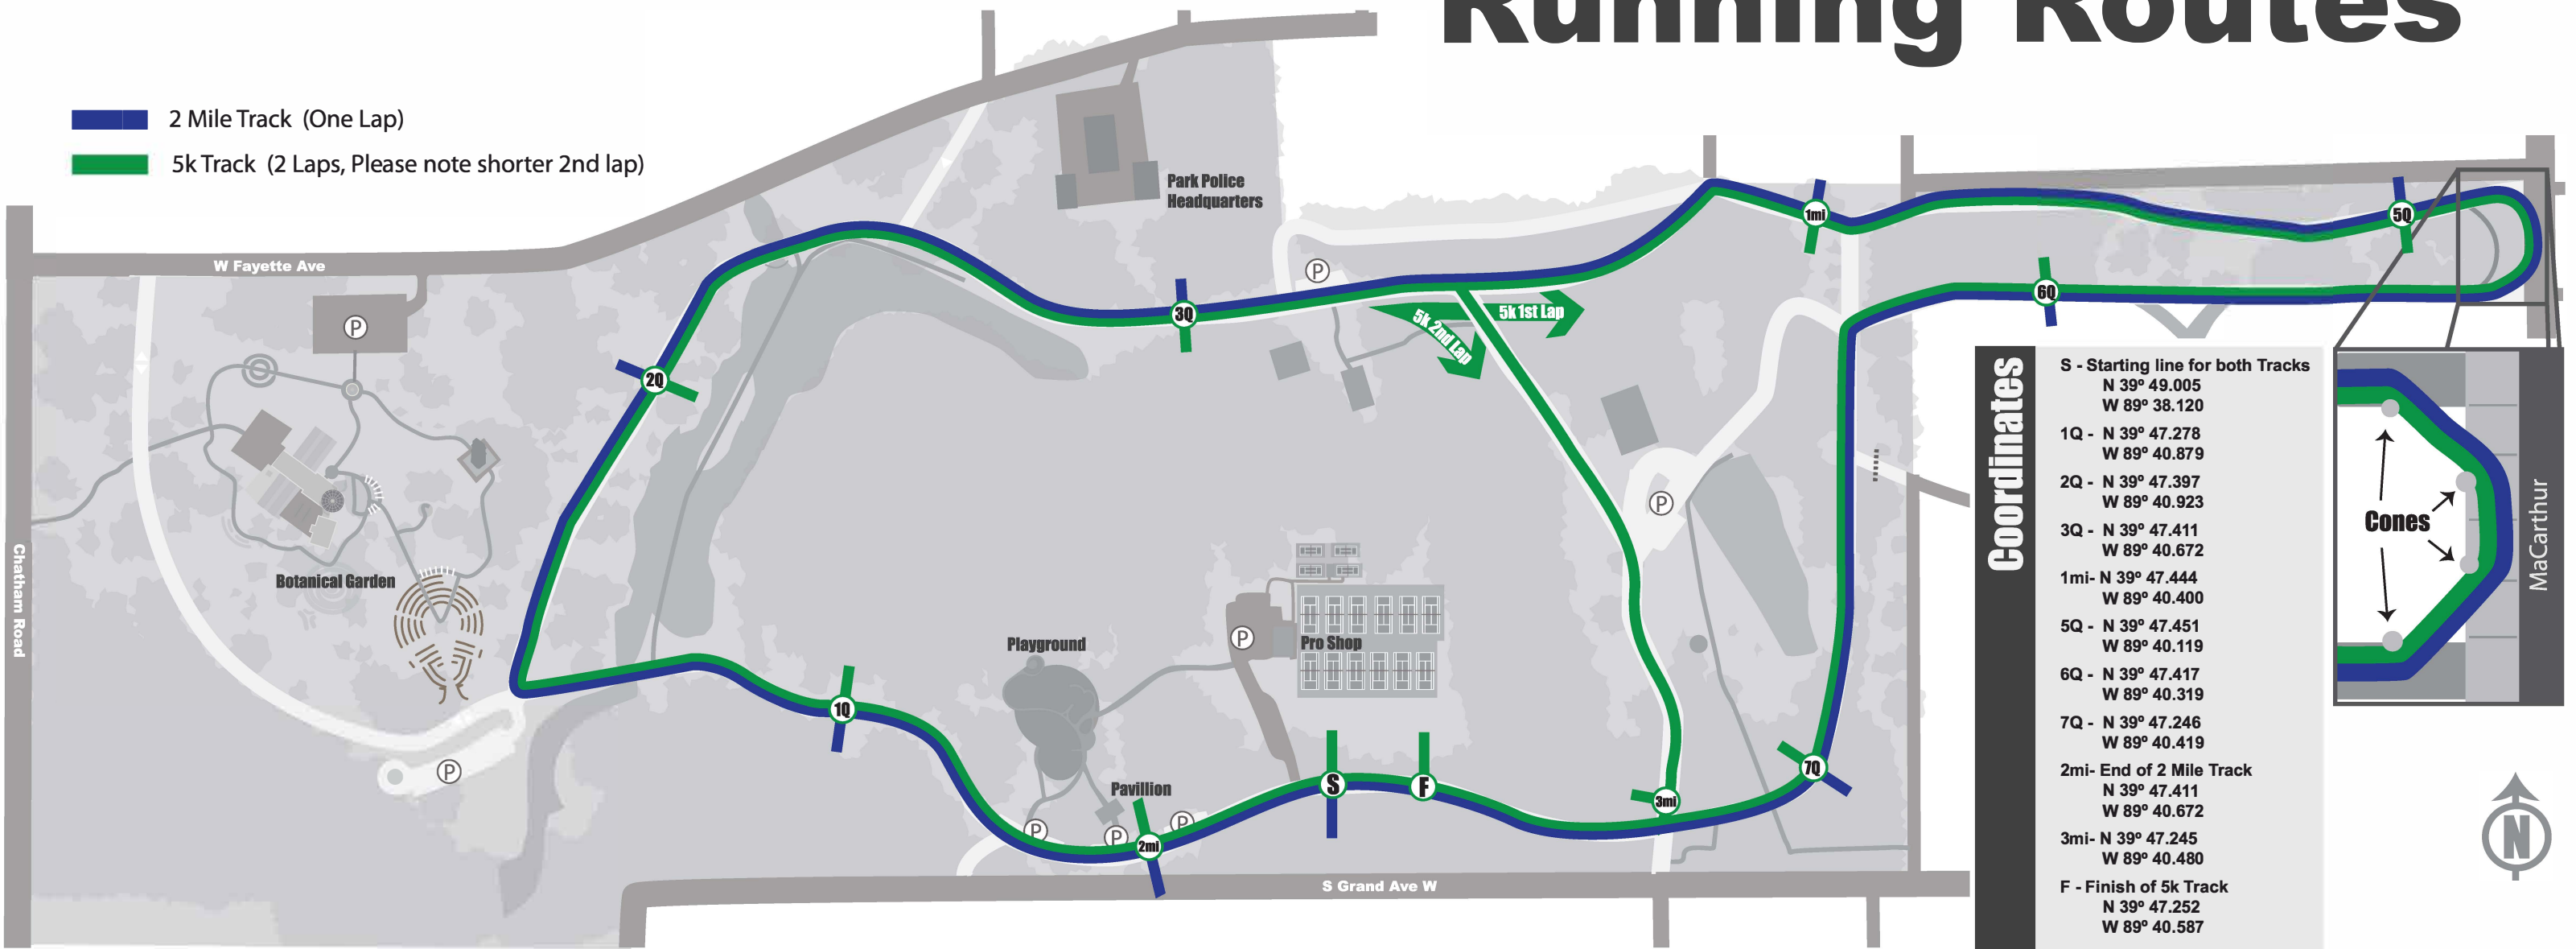

Washington Park

Springfield, IL

2 Mile and 5K Running Routes

- █ 2 Mile Track (One Lap)
- █ 5k Track (2 Laps, Please note shorter 2nd lap)

SPRINGFIELD
PARK DISTRICT